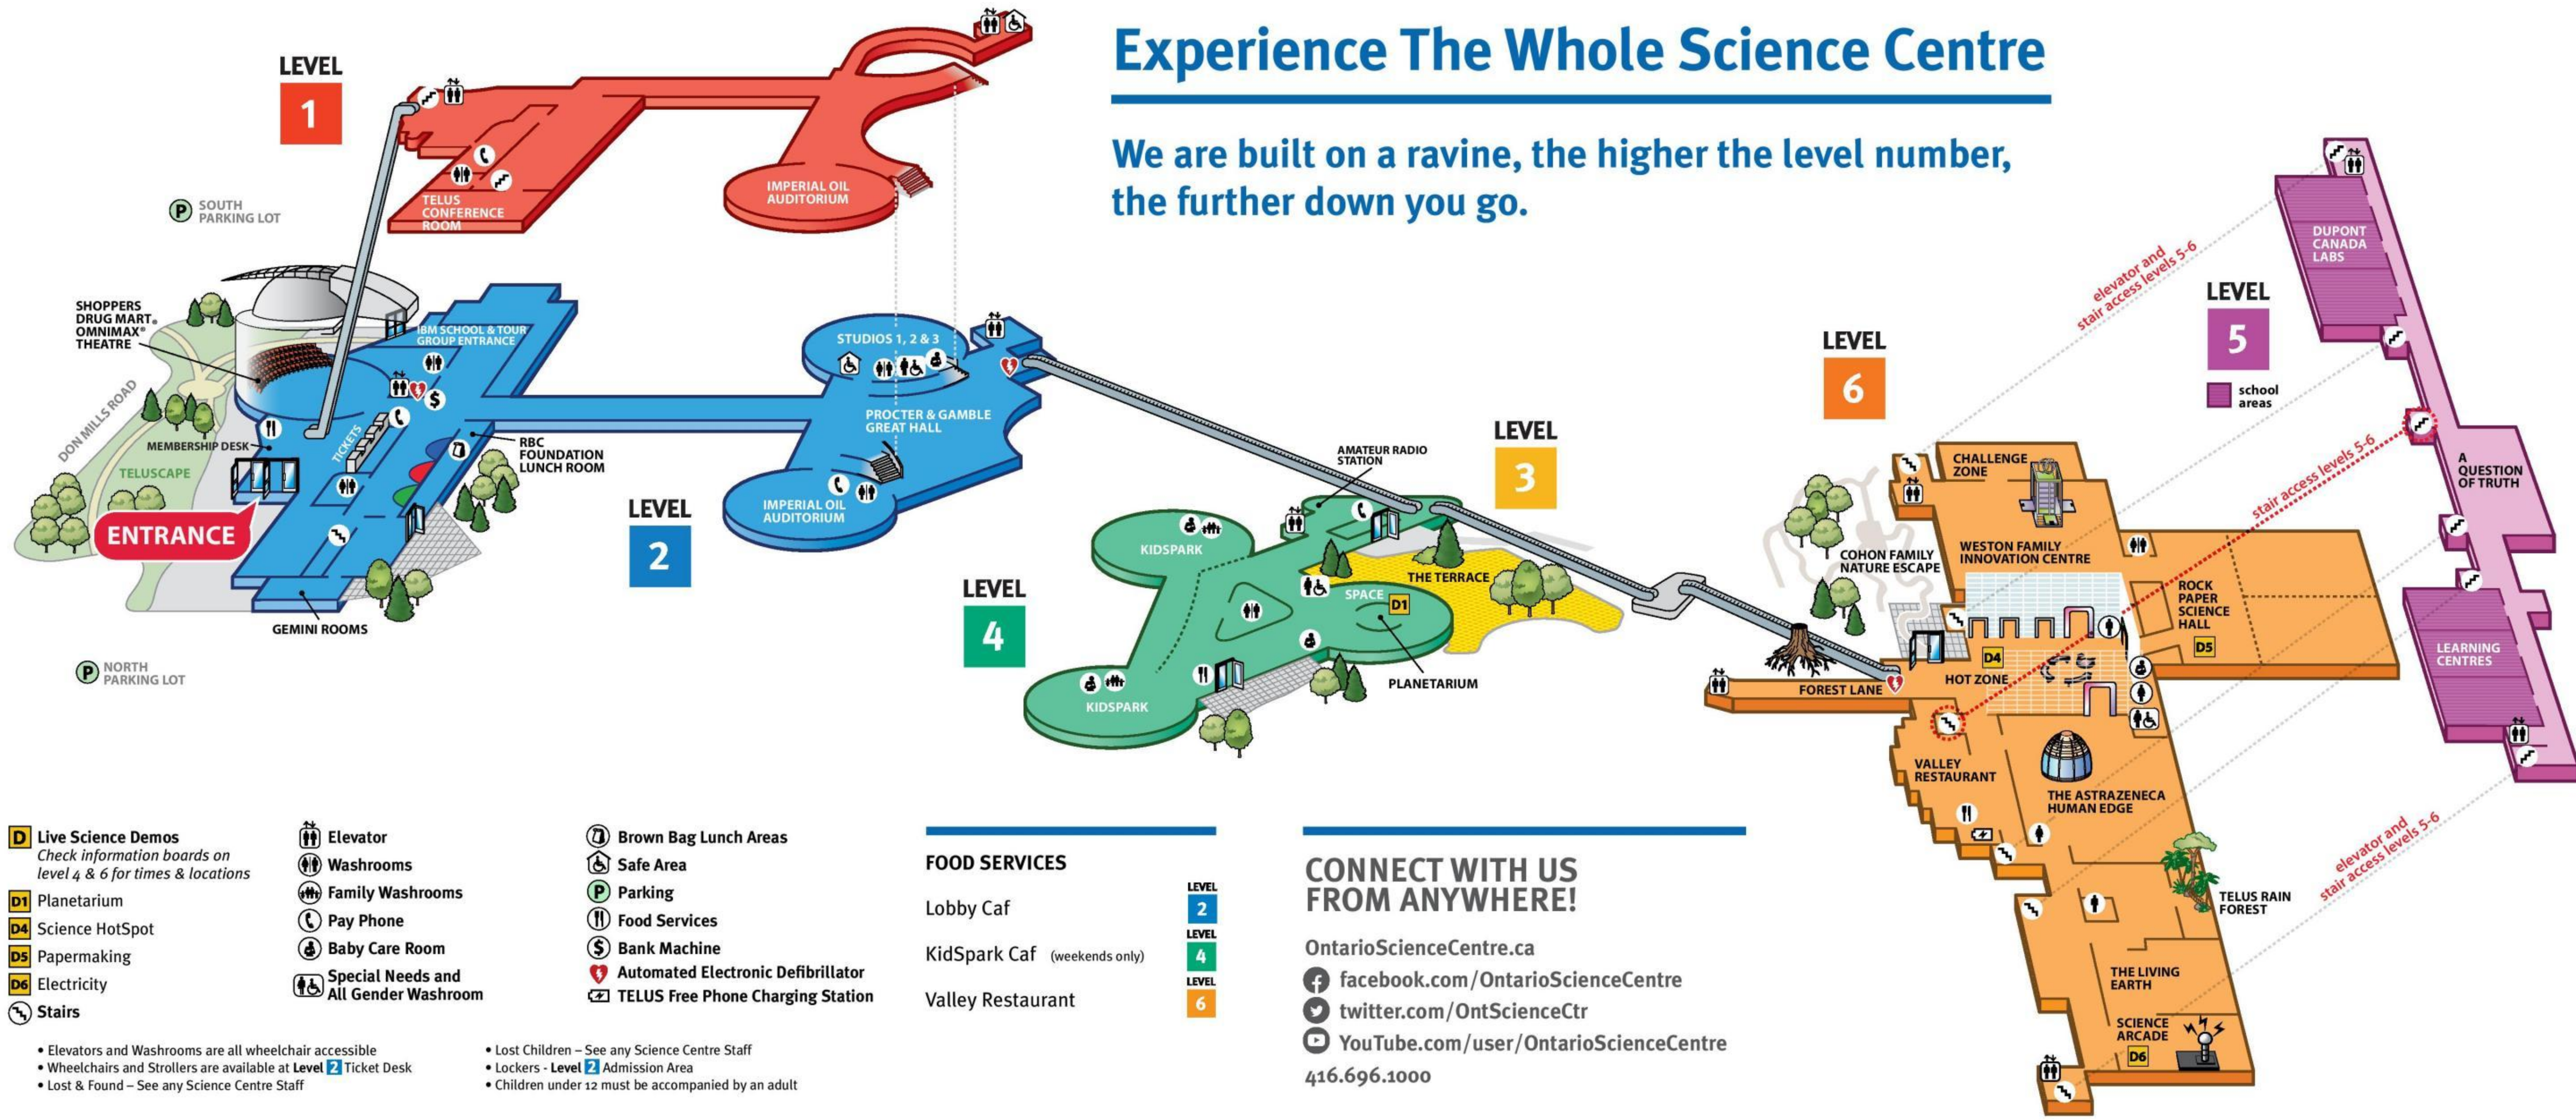

# Experience The Whole Science Centre

We are built on a ravine, the higher the level number, the further down you go.

## Featured Areas

**LEVEL 4 KidSpark**  
Spark your child's curiosity through play, building, water and a variety of activities.

**Space**  
Check out a real Moon rock, a meteorite from Mars and explore the Universe in Toronto's only public planetarium.

**The AstraZeneca Human Edge**  
Explore the wonders and possibilities of the human body.

**Forest Lane**  
Discover Canadian forests in their many forms.

- D** Live Science Demos  
Check information boards on level 4 & 6 for times & locations
- D1** Planetarium
- D4** Science HotSpot
- D5** Papermaking
- D6** Electricity
- Stairs**
- Elevator**
- Washrooms**
- Family Washrooms**
- Pay Phone**
- Baby Care Room**
- Special Needs and All Gender Washroom**
- Brown Bag Lunch Areas**
- Safe Area**
- Parking**
- Food Services**
- Bank Machine**
- Automated Electronic Defibrillator**
- TELUS Free Phone Charging Station**

### FOOD SERVICES

- Lobby Caf
- KidSpark Caf (weekends only)
- Valley Restaurant

- LEVEL 2
- LEVEL 4
- LEVEL 6