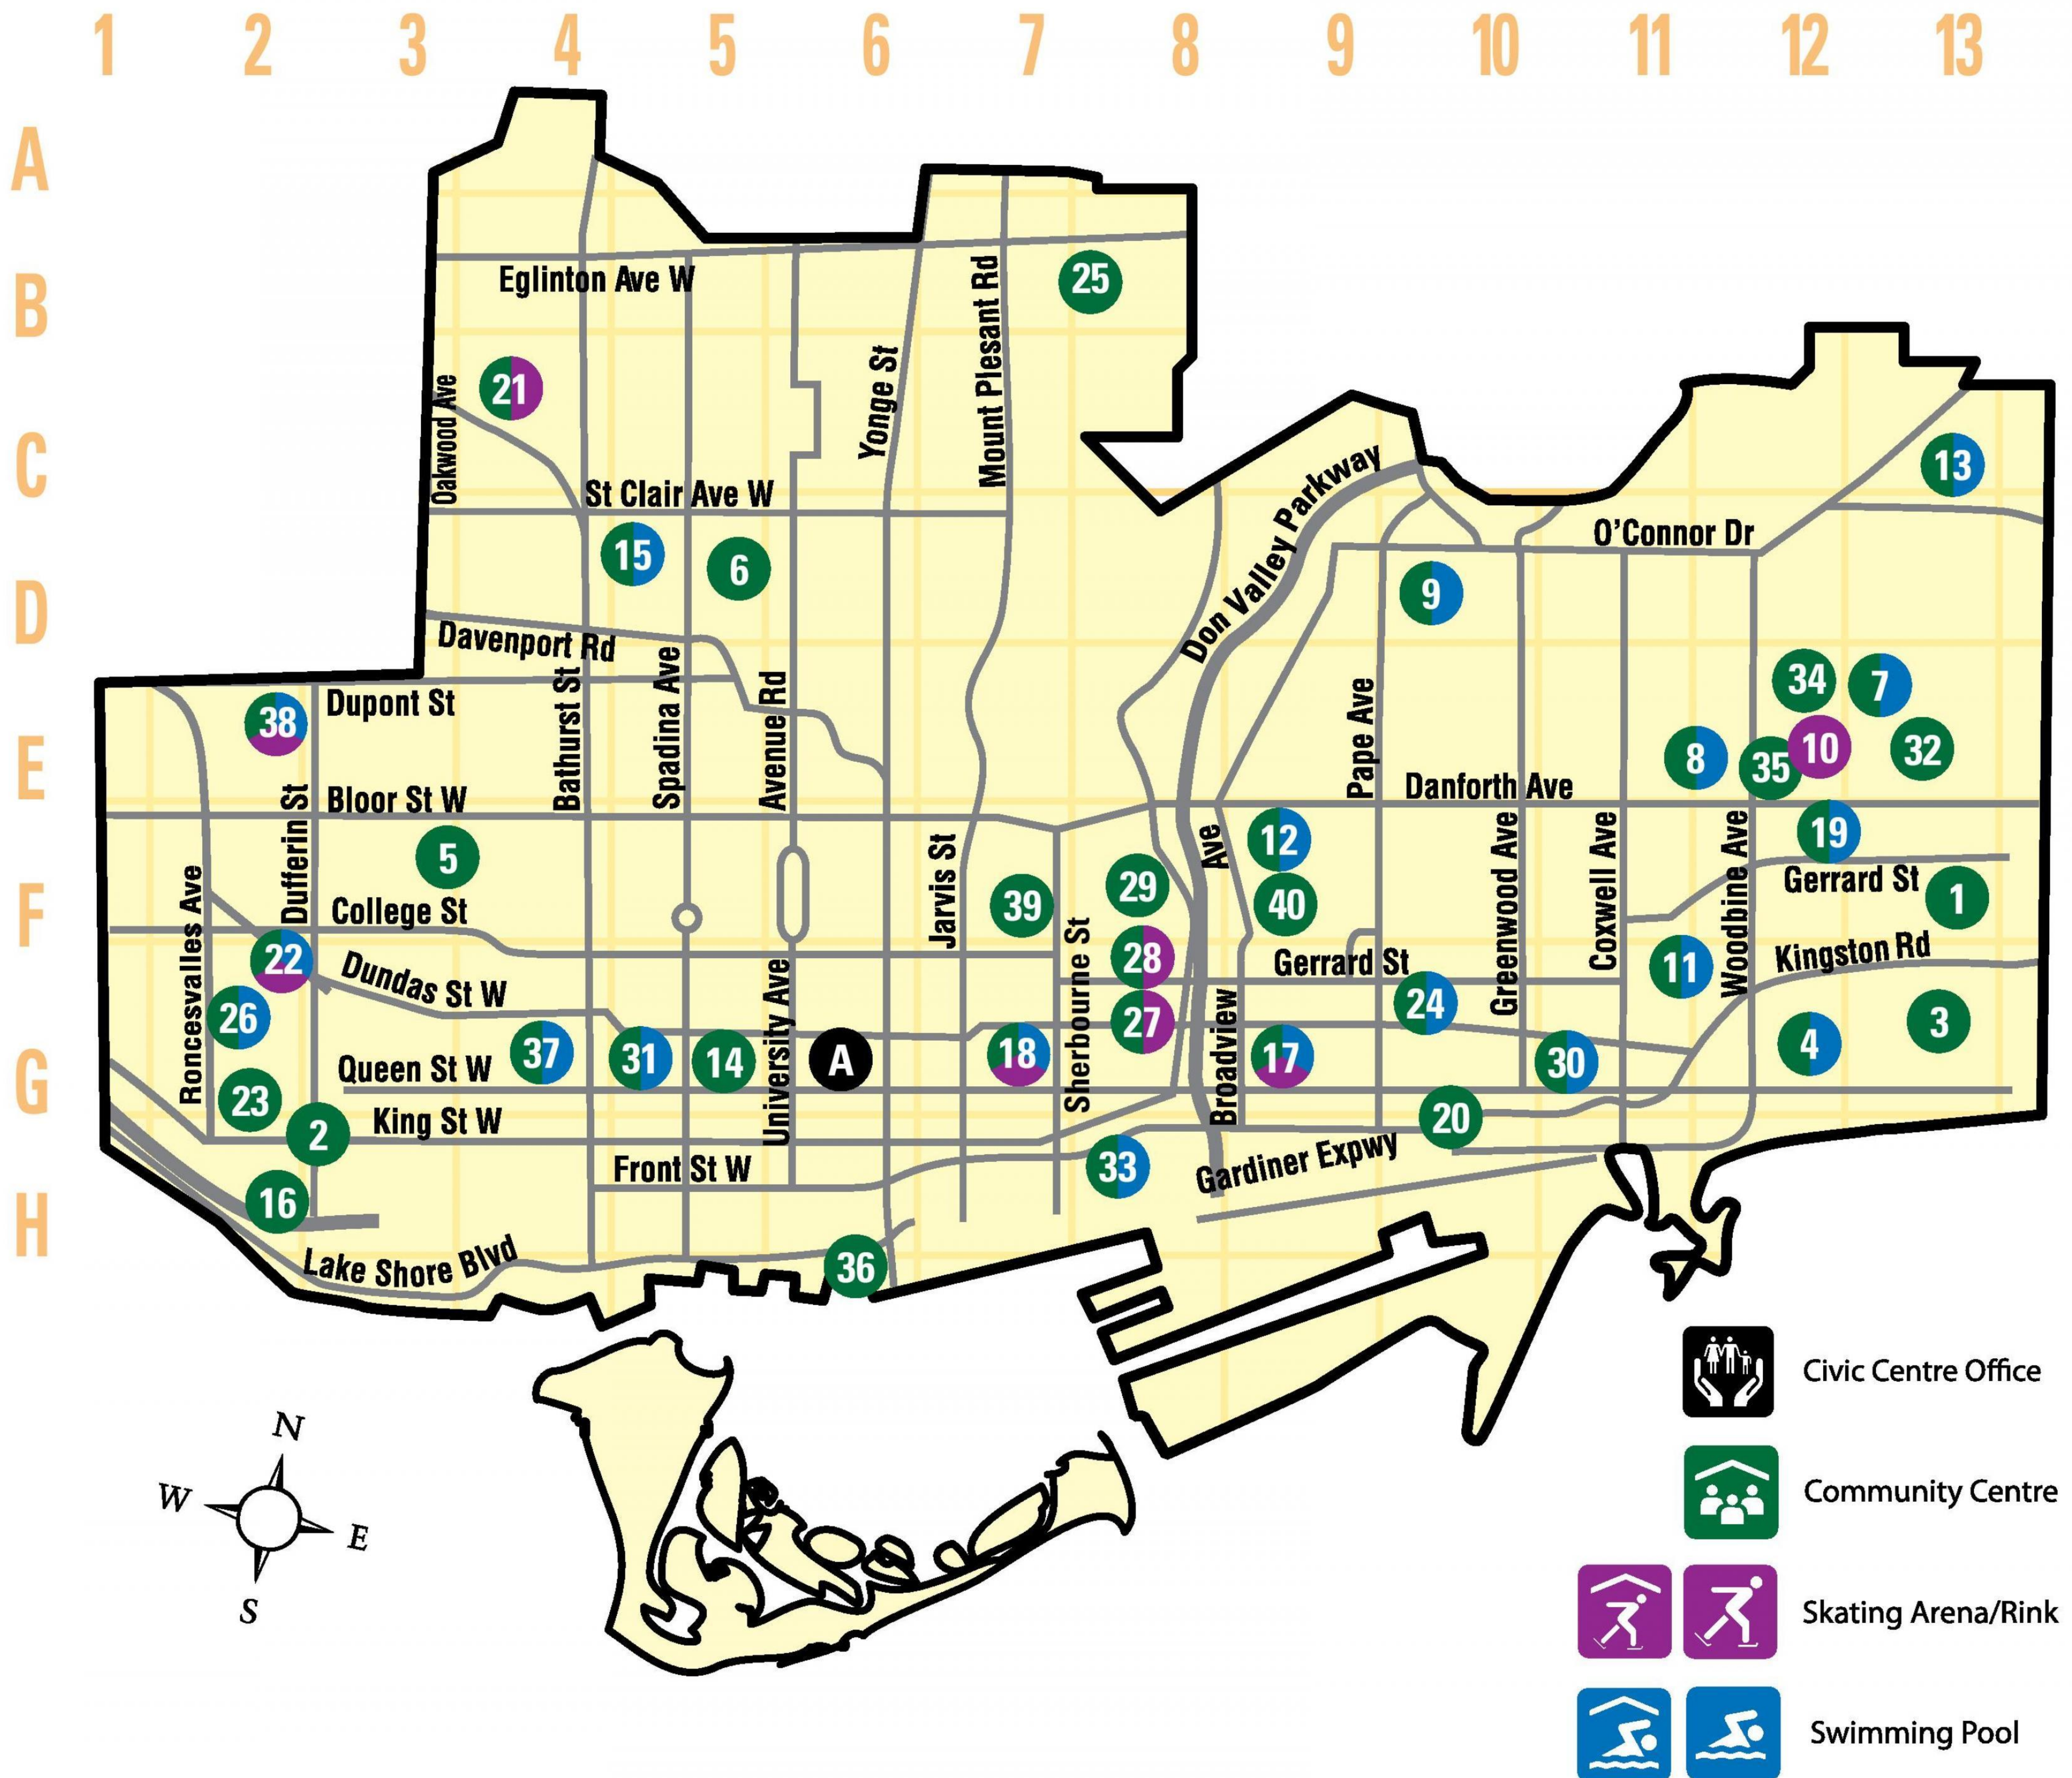

Facilities/Permits

Recreation Facilities Map Listing and Permits

Legend

Fully Physically Accessible	RC Recreation Centre	✦ Facilities independently operated by a Board of Management. For information, contact the facility directly.	⊛ Outdoor	6 Curling	14 Tennis Court
Partially Physically Accessible	CI Collegiate Institute	✓ On-site registration available after the initial registration dates. Phone to confirm hours of operation.	▲ Indoor	7 Hall	15 Theatre/Auditorium
CC Community Centre	ES Elementary School			8 Kitchen	16 Track
CRC Community Recreation Centre	JHS Junior High School			9 Lawn Bowling	17 Youth Lounge
CS Community School or Catholic School	MS Middle School			10 Picnic Area	18 Family Changerooms
	PS Public School			11 Pro Shop	19 Enhanced Youth Lounge
	SS Secondary School			12 Skateboard Park	
				13 Sports Field	