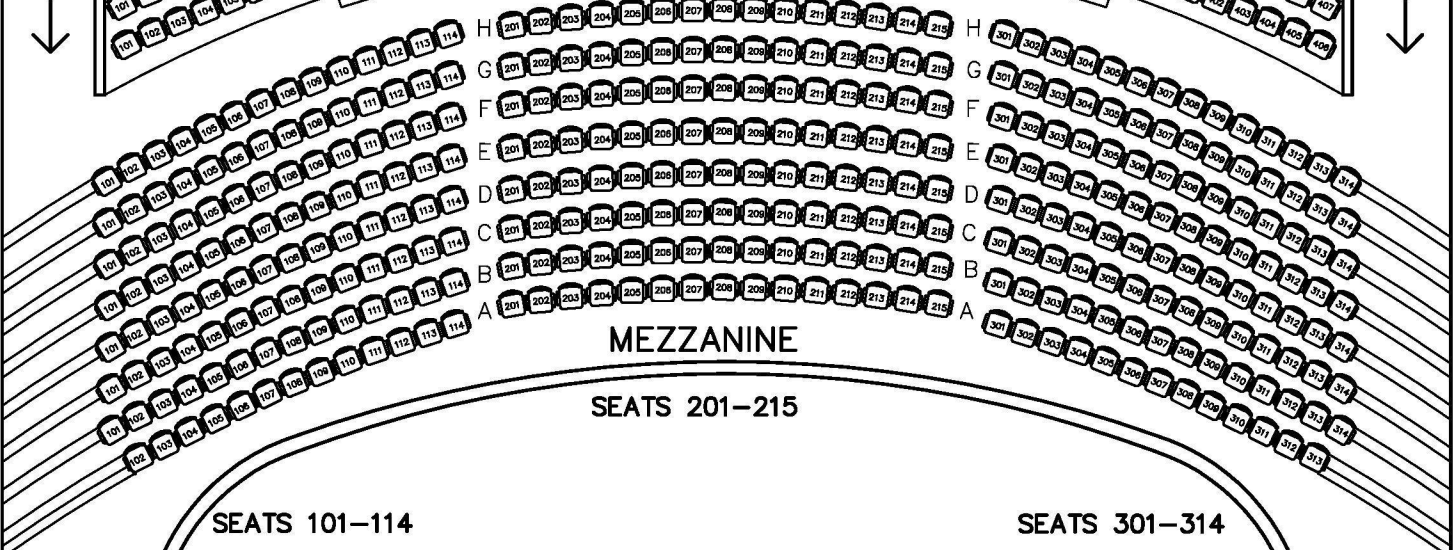

BALCONY

SEATS 101-108

SEATS 201-212

SEATS 301-312

SEATS 401-408

MEZZANINE

SEATS 201-215

SEATS 101-114

SEATS 301-314

ELGIN THEATRE
BALCONY AND MEZZANINE

189 YONGE STREET, TORONTO