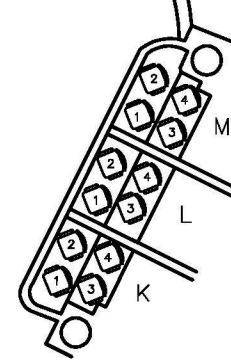

BALCONY

SEATS 101-108

SEATS 201-212

SEATS 301-312

SEATS 401-408

MEZZANINE

SEATS 201-215

SEATS 101-114

SEATS 301-314

ELGIN THEATRE
BALCONY AND MEZZANINE

189 YONGE STREET, TORONTO