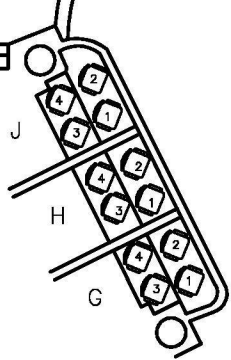

BALCONY

SEATS 101-108

SEATS 201-212

SEATS 301-312

SEATS 401-408

MEZZANINE

SEATS 201-215

SEATS 101-114

SEATS 301-314

ELGIN THEATRE
BALCONY AND MEZZANINE

189 YONGE STREET, TORONTO