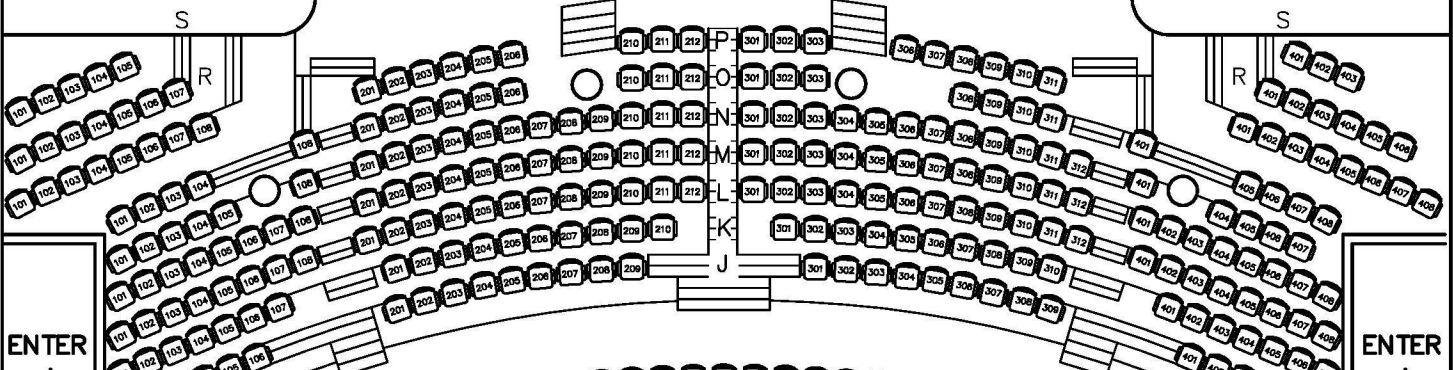

BALCONY

SEATS 101-108

SEATS 201-212

SEATS 301-312

SEATS 401-408

MEZZANINE

SEATS 201-215

SEATS 101-114

SEATS 301-314

ELGIN THEATRE
BALCONY AND MEZZANINE

189 YONGE STREET, TORONTO