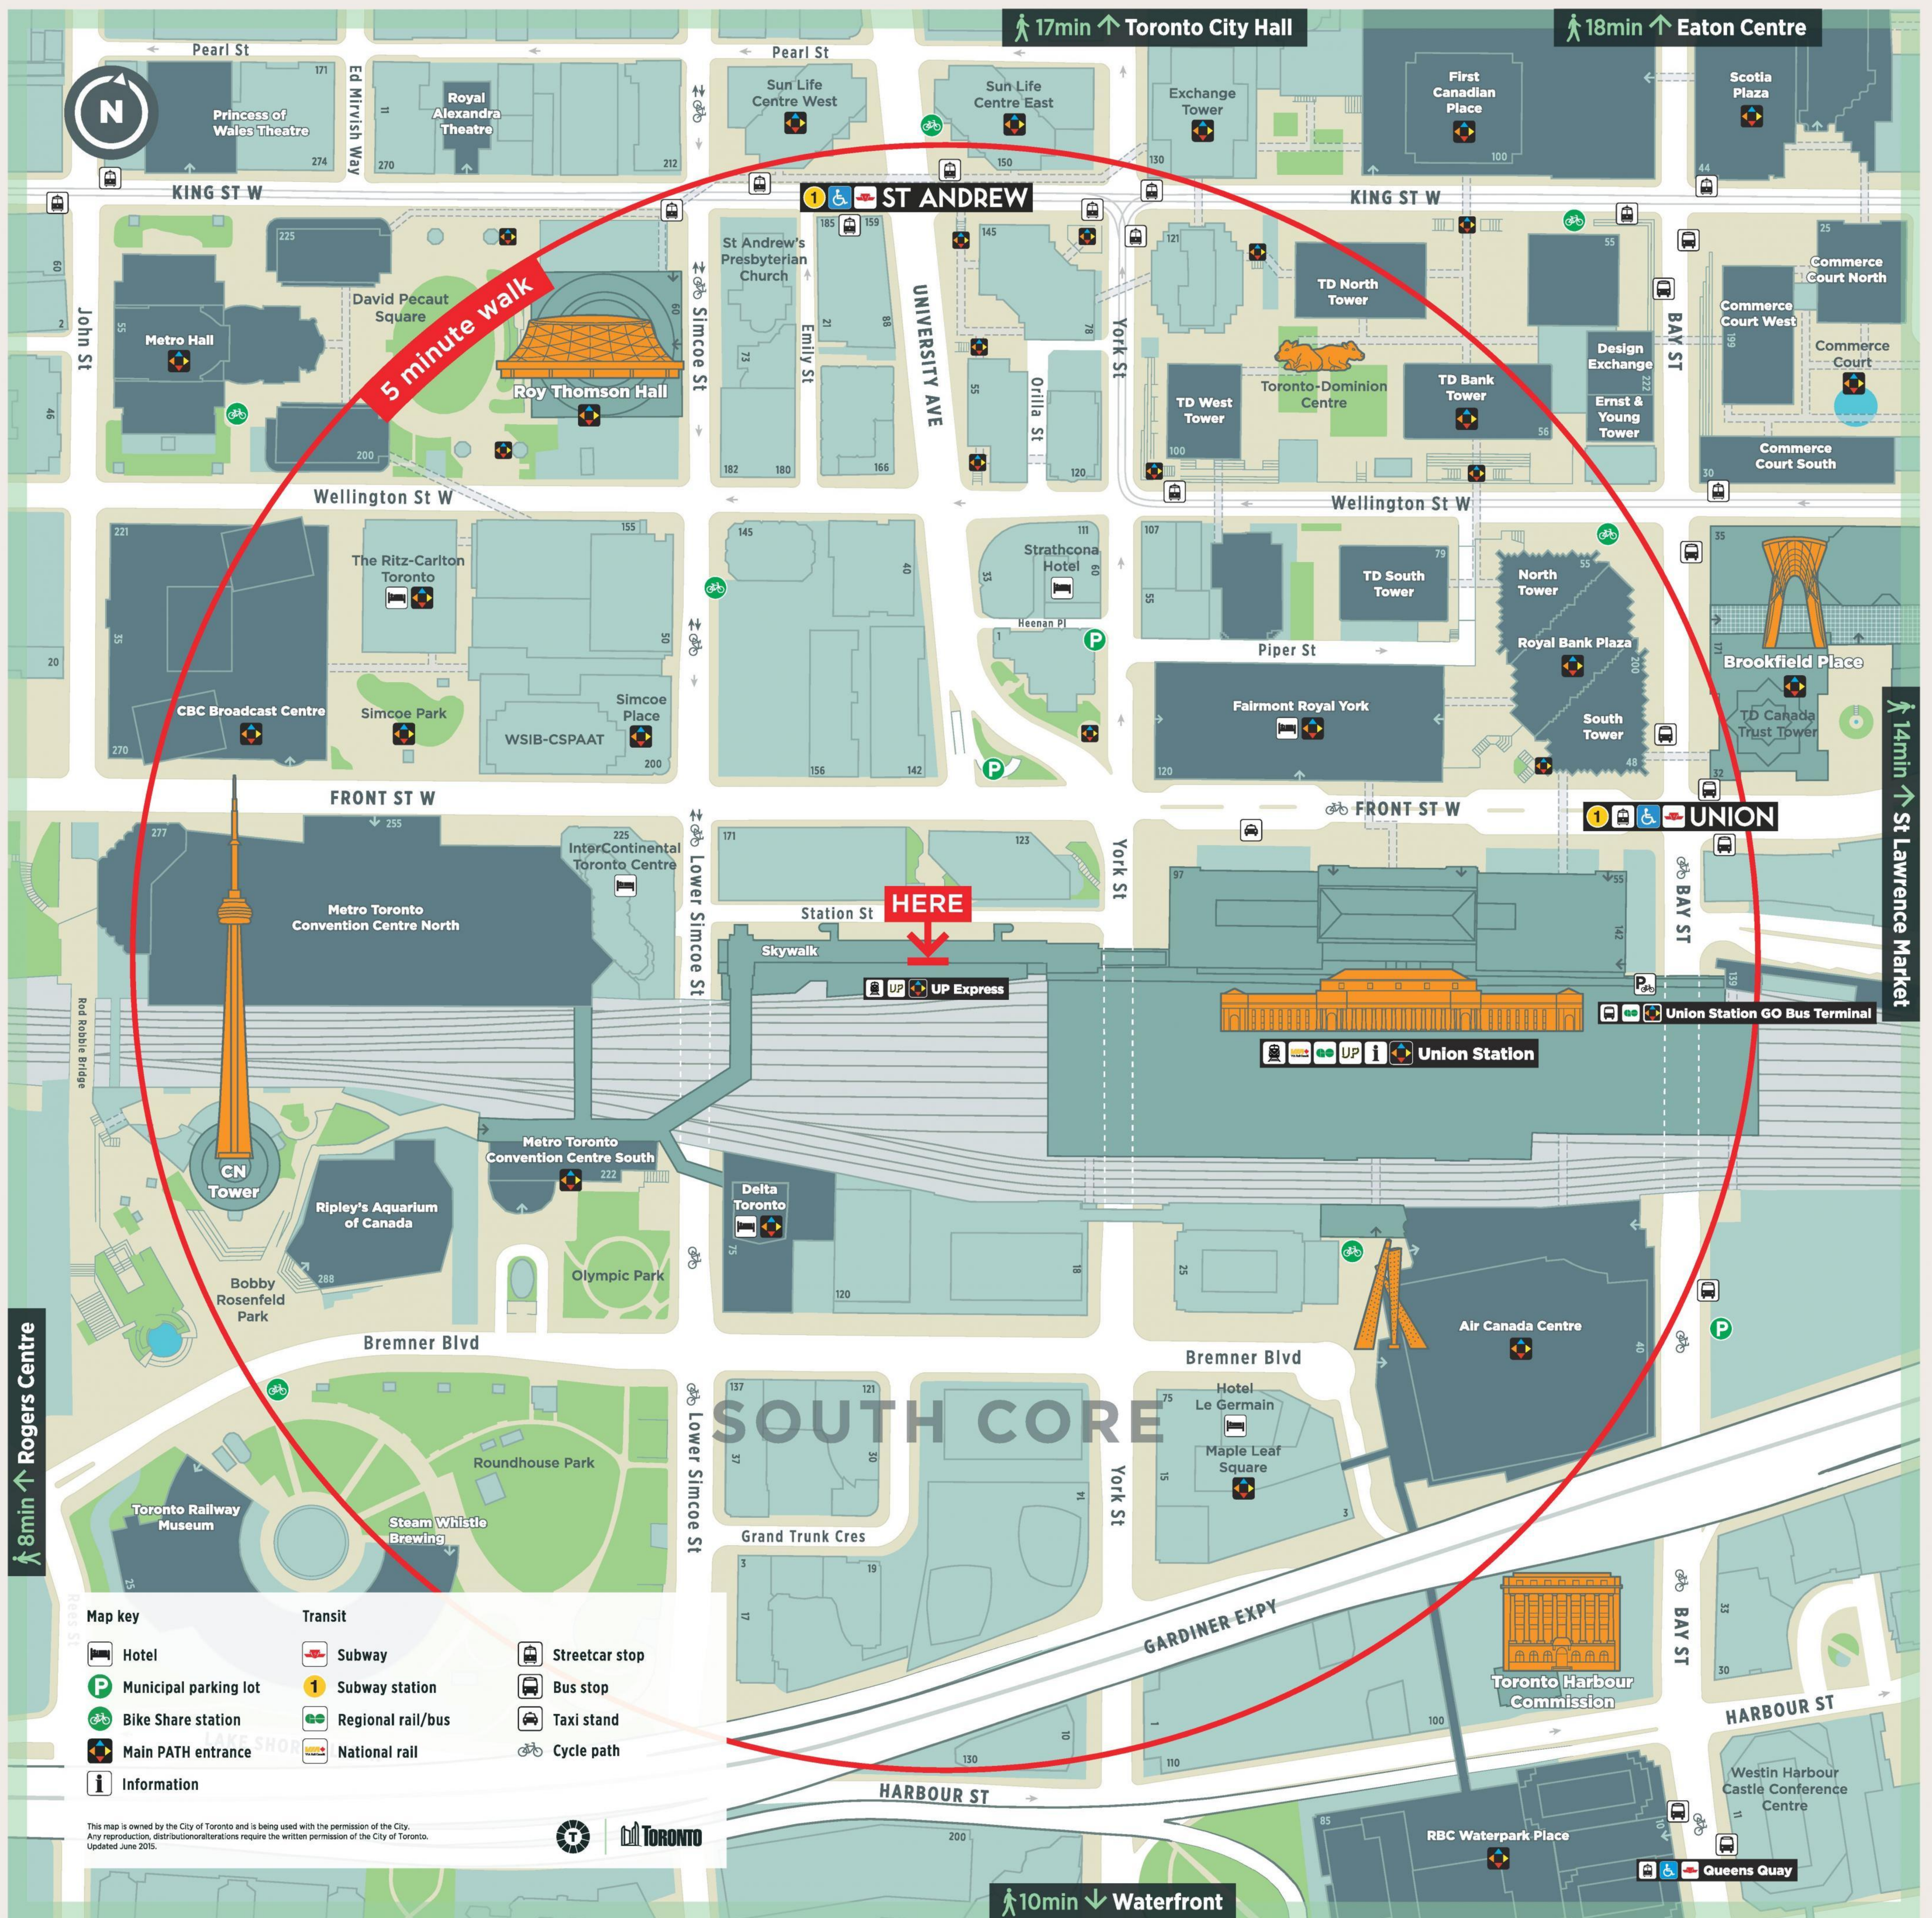

Union Station Area Map | Plan du quartier