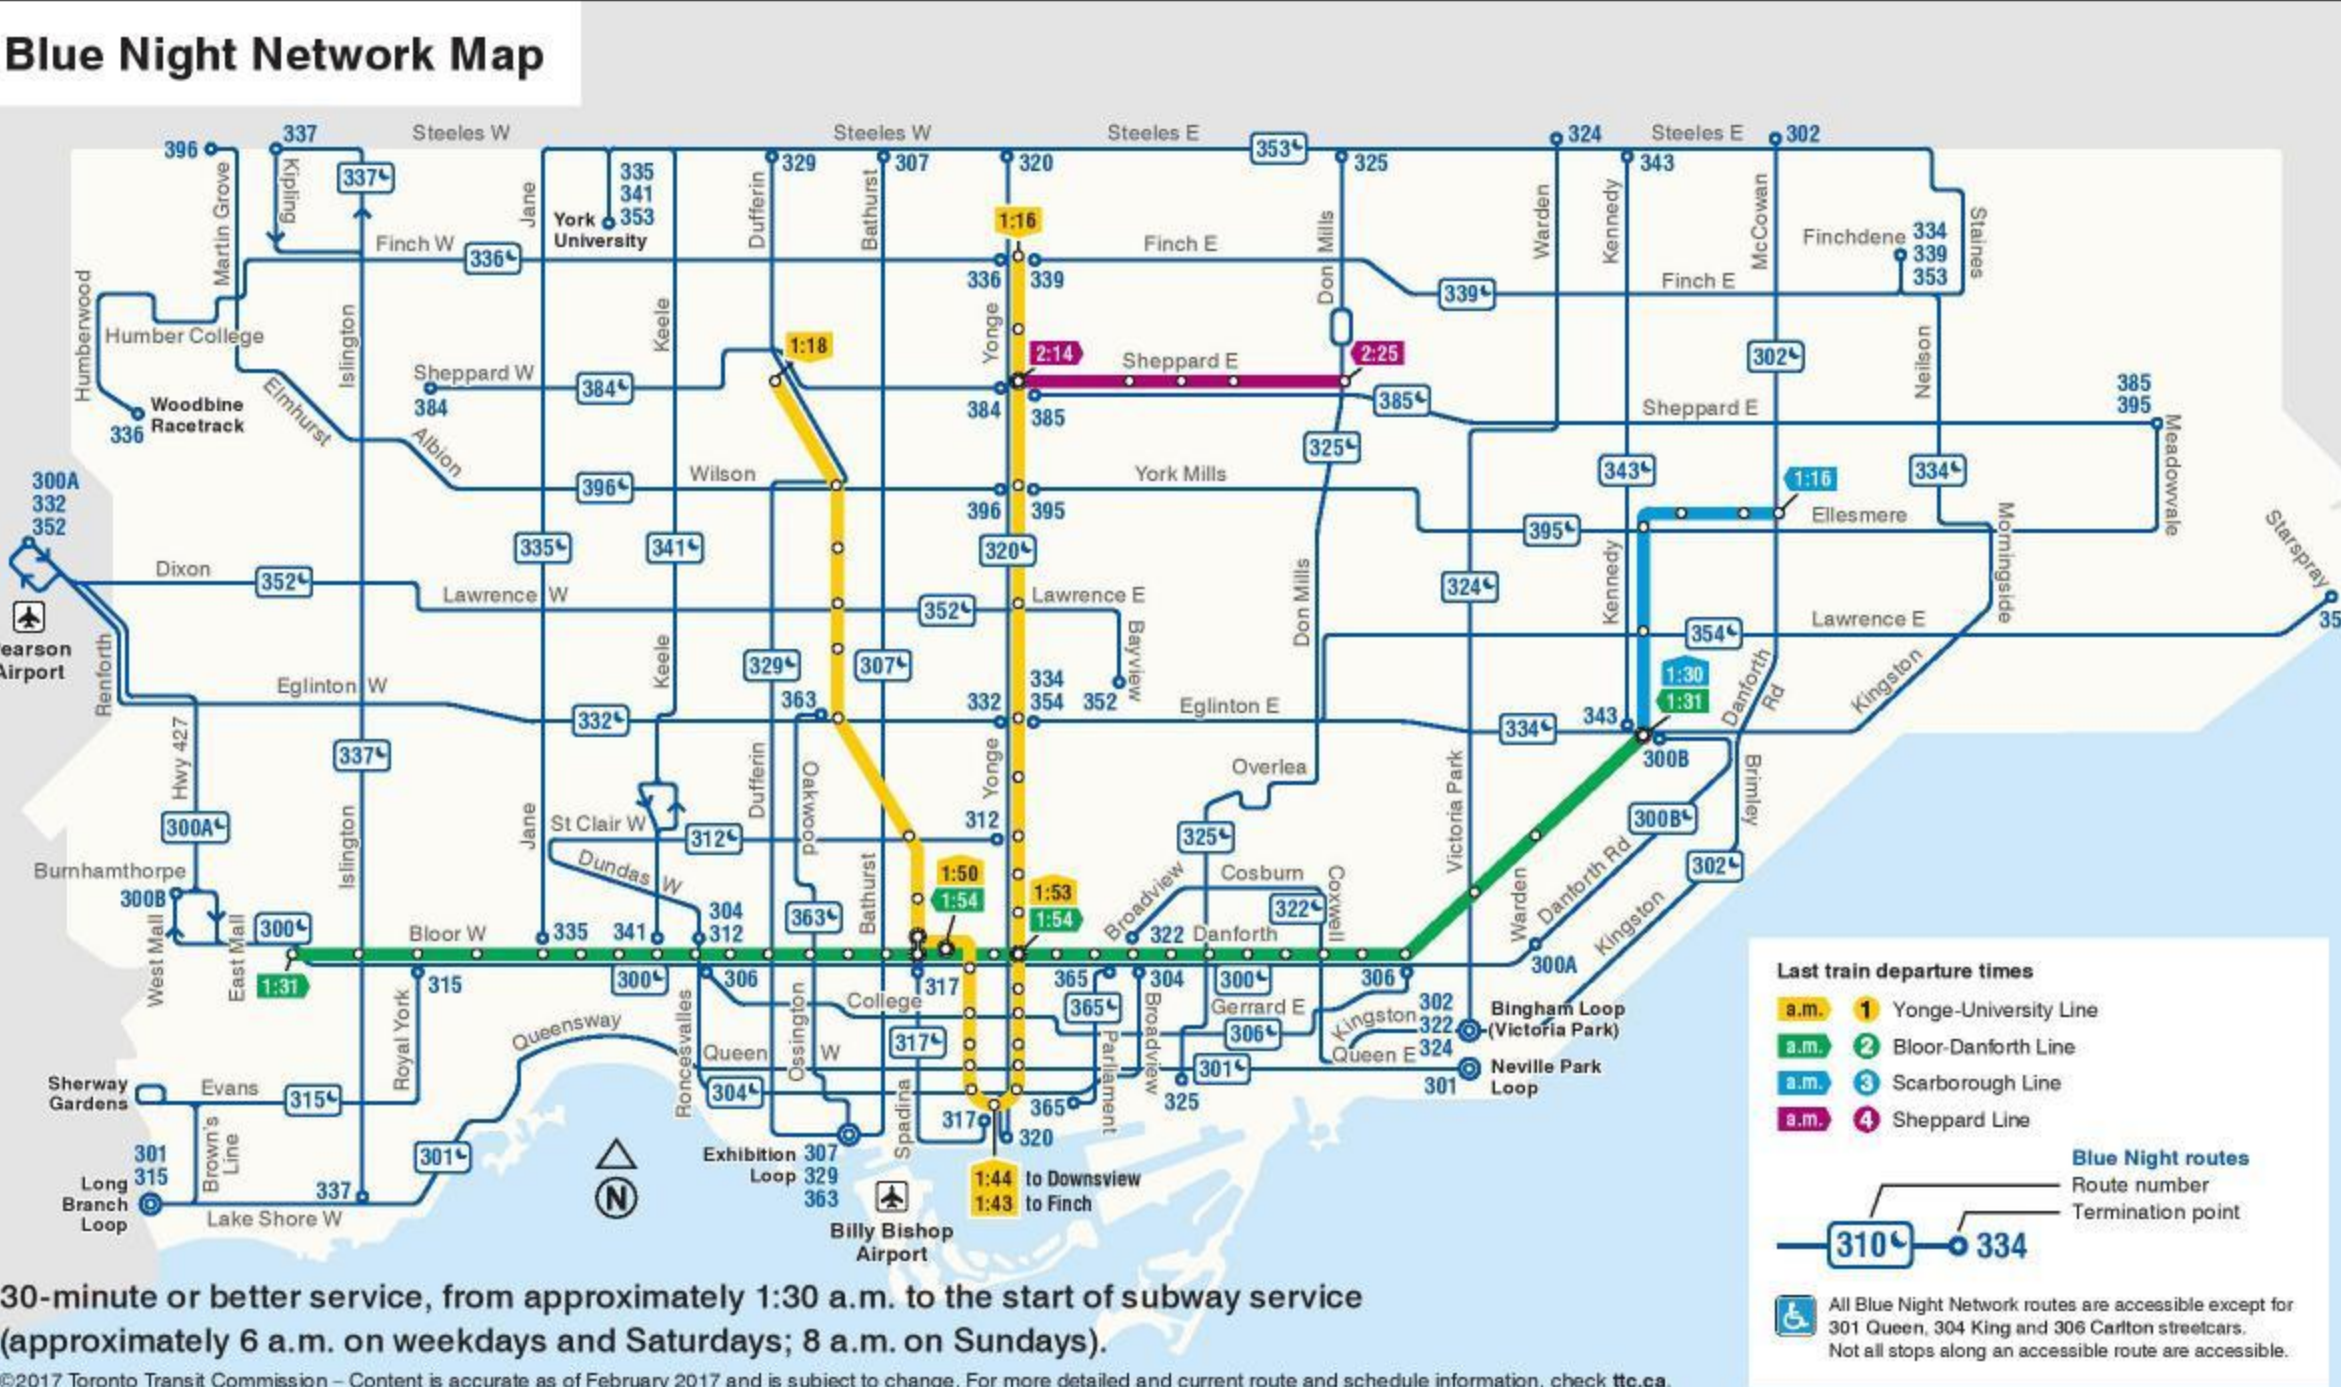

**192 Airport Rocket**  
 Provides ten-minute or better all-day accessible express bus service between Kipling Station and Pearson Airport. Luggage racks are available on this route. At the price of a TTC fare, it's the best deal in town.

**Subway**

- 1 Yonge-University Line
- 2 Bloor-Danforth Line
- 3 Scarborough Line
- 4 Sheppard Line

**Streetcars and buses**

Direction of travel  
 Routing details  
 Route number  
 Multiple branches  
 No letters denotes all branches  
 Additional fare required  
 Termination point

Local service  
 Express service  
 Ten-Minute Network  
 Regular service  
 Limited service  
 Community bus service

**Map symbols**

- Streetcar terminal loop
- Commuter rail station
- Airport
- Hospital
- Point of interest
- Transportation/government
- Post-secondary school
- Park
- Additional fare required

**Transit partners**

- GO Transit
- York Region Transit/VIVA
- MiWay
- Brampton Transit/Züm
- Durham Region Transit